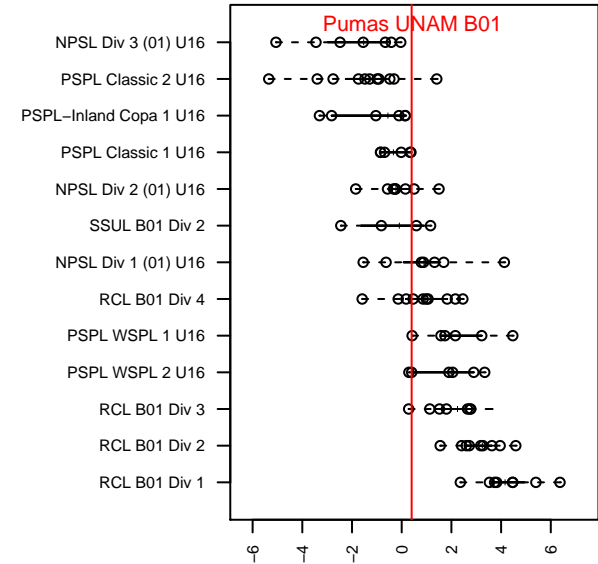

Pumas UNAM B01

Pumas UNAM
 Seattle, WA
 B01 total strength=1331
 attack=11.05 defense=3.59
 fall league = PSPL WSPL 2 U16
 notes= AC; Fabila 2016

alt names used:
 Pumas Seattle BU16
 Pumas UNAM 01/02 AC
 Pumas Seattle BU16
 PUMAS UNAM SEATTLE/ PUMAS SEATTLE C

Venues played:
 2016 Sounders FC Cup BU16 Gold
 2016 Labor Day Cup BU16 Silver
 2016 PSPL WSPL 2 U16
 2016 WA Cup HS Silver U16

Pumas UNAM B01
 Dots are actual minus expected GF (blue circles) and GA (red triangles).
 Blue line is smoothed change in attack strength. Red is smoothed change in defense strength.

**attack and defense variance (black dot)
relative to other teams
and top 10 in region**

**attack and defense rating
relative to others at age
and all opponents in last 13 months**

Performance relative to 13 month average